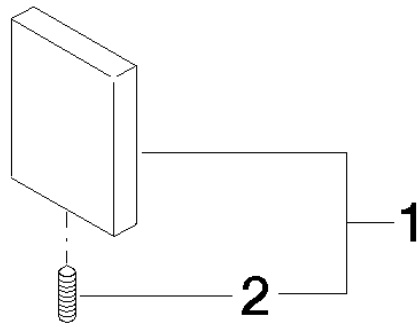

Cover - Chrome

11 001 980

Cover - Chrome

11 001 980

Cover - Chrome

11 001 980

mm [inches]

Cover - Chrome

11 001 980

Spare parts list

No.	Item Number	Name	Quantity used	Delivery time
2	04 31 11 113 00 90	pin	1	2